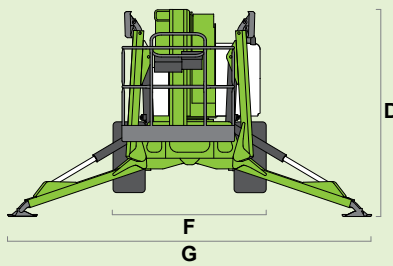

SiOPS® toughcage

niftylift

Fingle Drive, Stonebridge
Milton Keynes, MK13 0ER
England, United Kingdom
☎ +44 (0)1908 223456
✉ sales@niftylift.com
🌐 www.niftylift.com